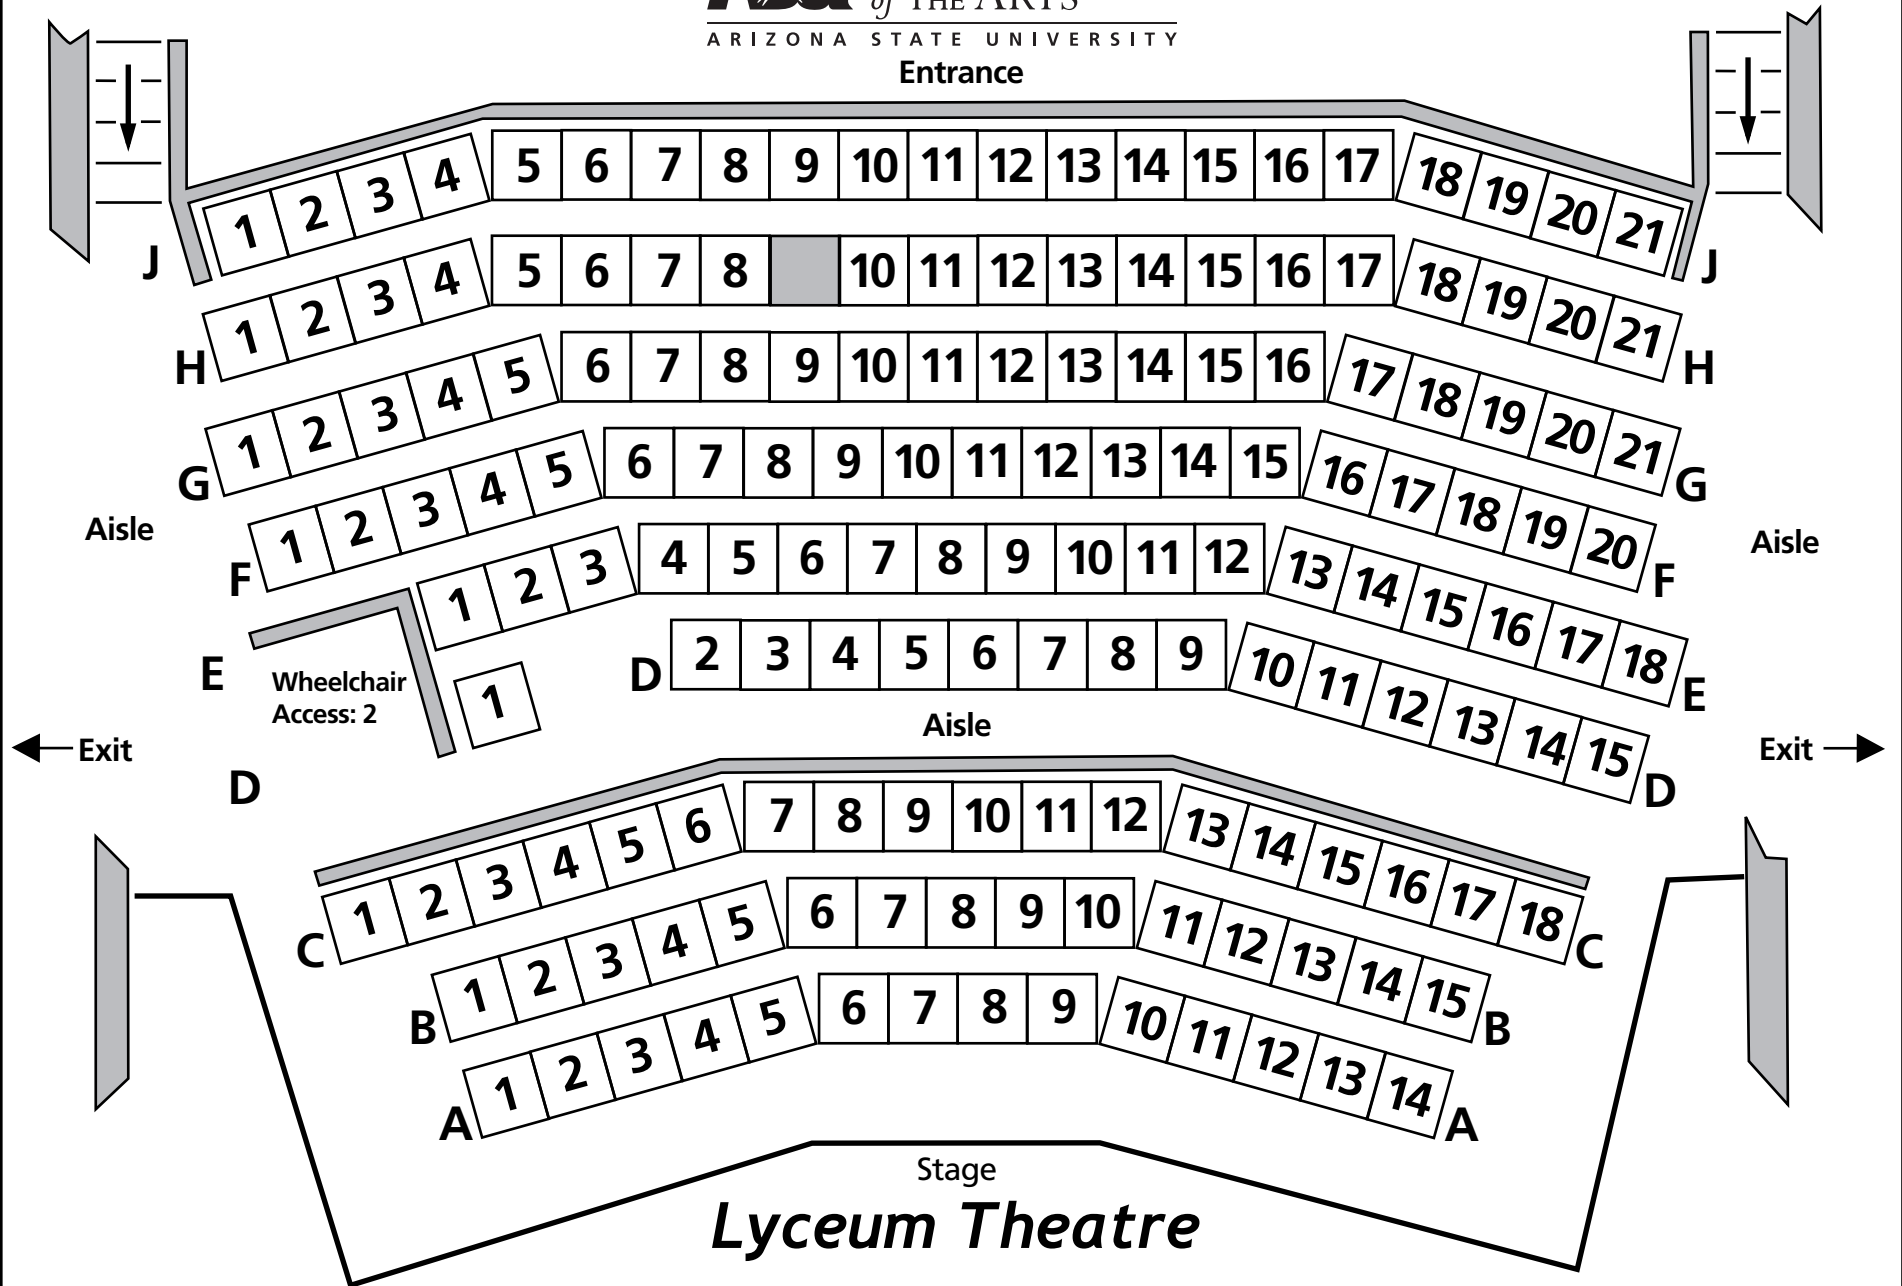

Entrance

Capacity 164

Stage
Lyceum Theatre